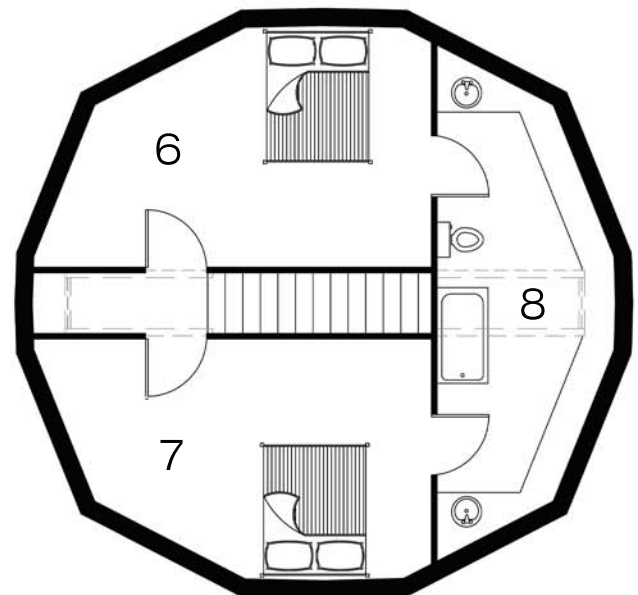

ARCX 36'

The clean lines of the pure geometry sets this new dome apart. Our ARCX 36' aims for the popular 36' diameter dome market. This dome offers higher performance, much faster assembly and more features than any of the competitors. The kit comes with all the pre-cut SIP pieces (R-33), including dormer sidewalls and roof sections, as well as splines, glue, screws, foam and fasteners. We offer a rectangular entry opening or the pleasing gable entrance extension. With the 48" risers (R-40) we can provide 600+ sq. ft of second floor space with two legal egress window openings.

ARCX 36 Base Kit \$18,779

Add 10" SIP Risers \$4,758

Add 4' Gable Entry \$2,000

Add Blazeguard \$4,650

*Packages do not include taxes or shipping

1st Floor

1. Entry
2. Kitchen
3. Living Room
4. Master Bedroom
5. Master Bathroom

2nd Floor

6. 2nd bedroom
7. 3rd bedroom
8. Double bath