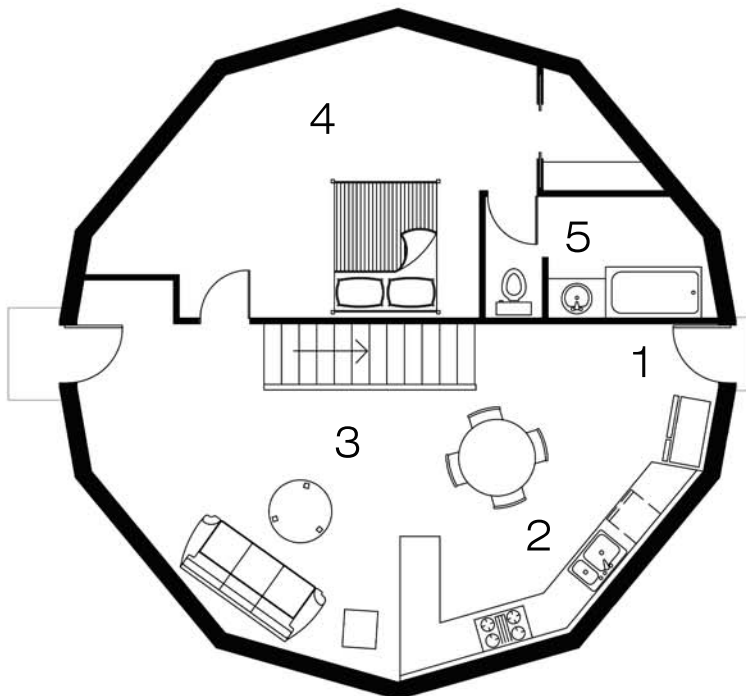

ARCX 36'

The clean lines of the pure geometry sets this new dome apart. Our ARCX 36' aims for the popular 36' diameter dome market. This dome offers higher performance, much faster assembly and more features than any of the competitors. The kit comes with all the pre-cut SIP pieces (R-33), including dormer sidewalls and roof sections, as well as splines, glue, screws, foam and fasteners. We offer a rectangular entry opening or the pleasing gable entrance extension. With the 48" risers (R-40) we can provide 600+ sq. ft of second floor space with two legal egress window openings.

ARCX 36 Base Kit \$18,779

Add 10" SIP Risers \$4,758

Add 4' Gable Entry \$2,000

Add Blazeguard \$4,650

*Packages do not include taxes or shipping

1st Floor

1. Entry
2. Kitchen
3. Living Room
4. Master Bedroom
5. Master Bathroom